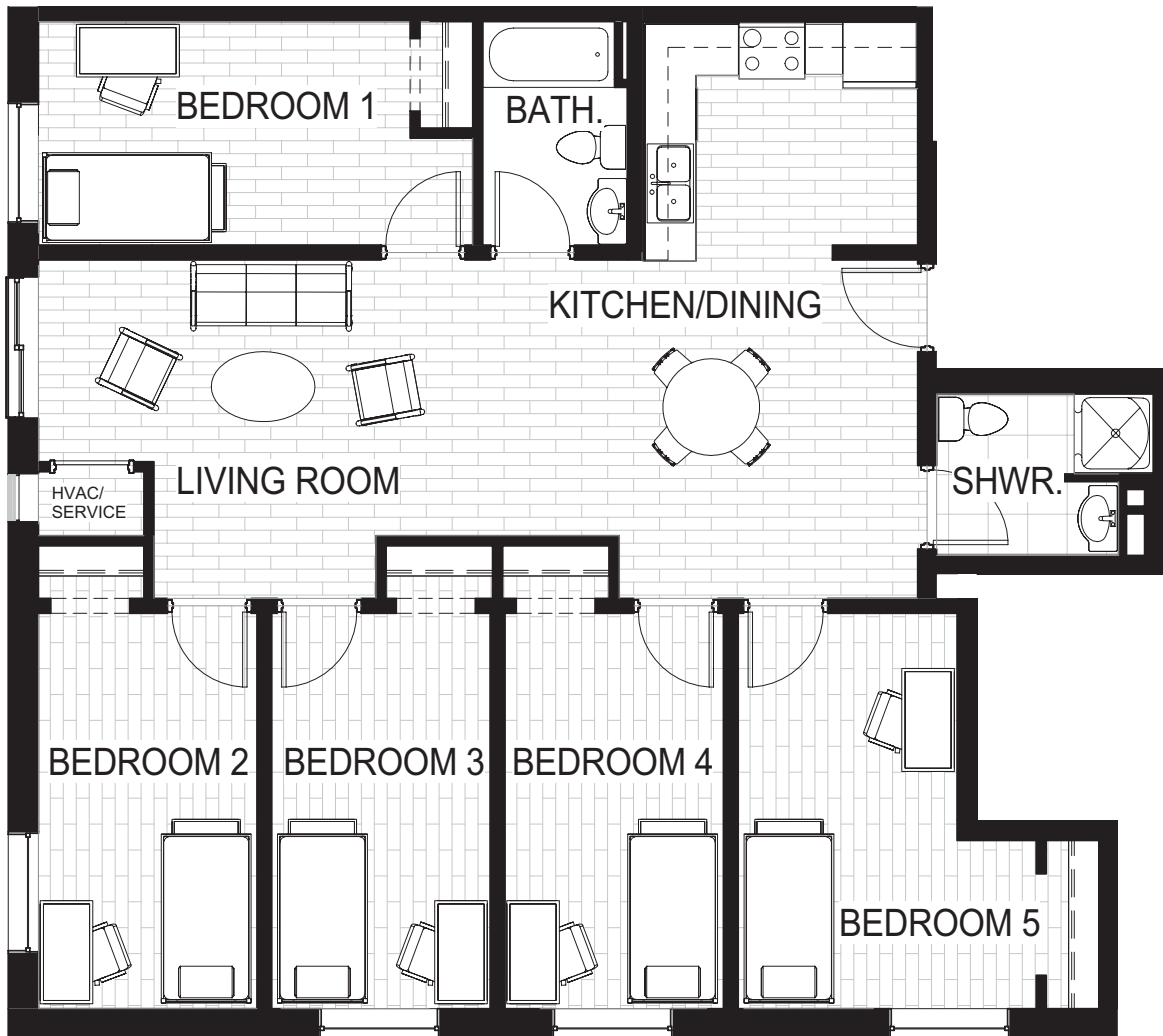

392 Albert Street

5 Beds, 2 Baths
1,491 sq. ft.
Floors 2-4
Units 204, 304, 404

ALBERT ST

2ND FLOOR
UNIT 204
PARKING 18

3RD FLOOR
UNIT 304
PARKING 17

4TH FLOOR
UNIT 404
PARKING 14