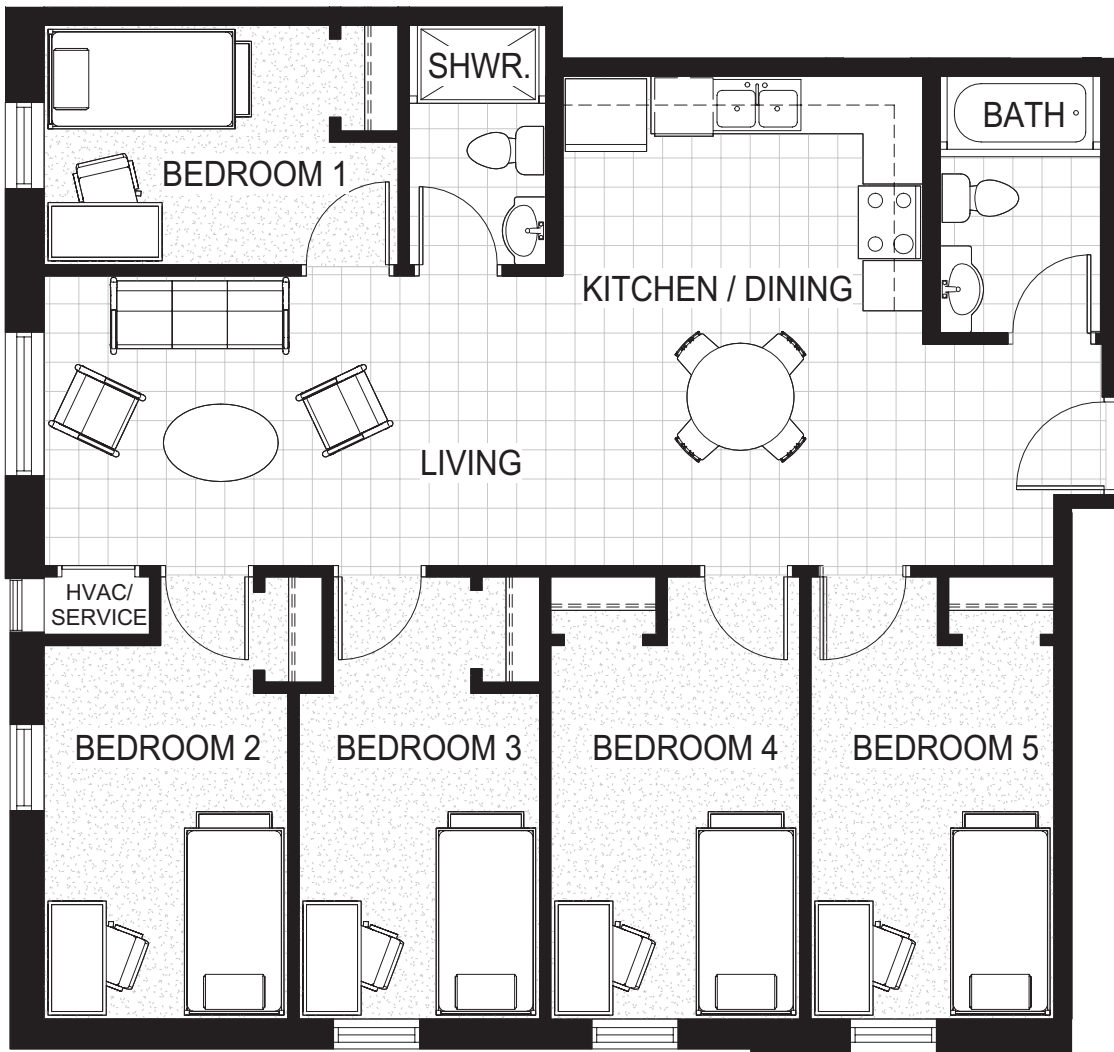

# 271 Lester Street

5 Beds, 2 Baths  
1,272 sq. ft.  
Floors 1-5  
Units 103, 203, 303, 403, 503

**1ST FLOOR  
UNIT 103  
PARKING 18**

**2ND FLOOR  
UNIT 203  
PARKING 16**

**3RD FLOOR  
UNIT 303  
PARKING 19**

**4TH FLOOR  
UNIT 403  
PARKING 15**

**5TH FLOOR  
UNIT 503  
PARKING 20**

LESTER ST

271 Lester Street, Waterloo, ON condominium floor plans. All floor plans and specifications are subject to change without notice. Actual usable floor area may vary from measurements stated on the floor plans. Illustrations are artists concepts only. E&OE.