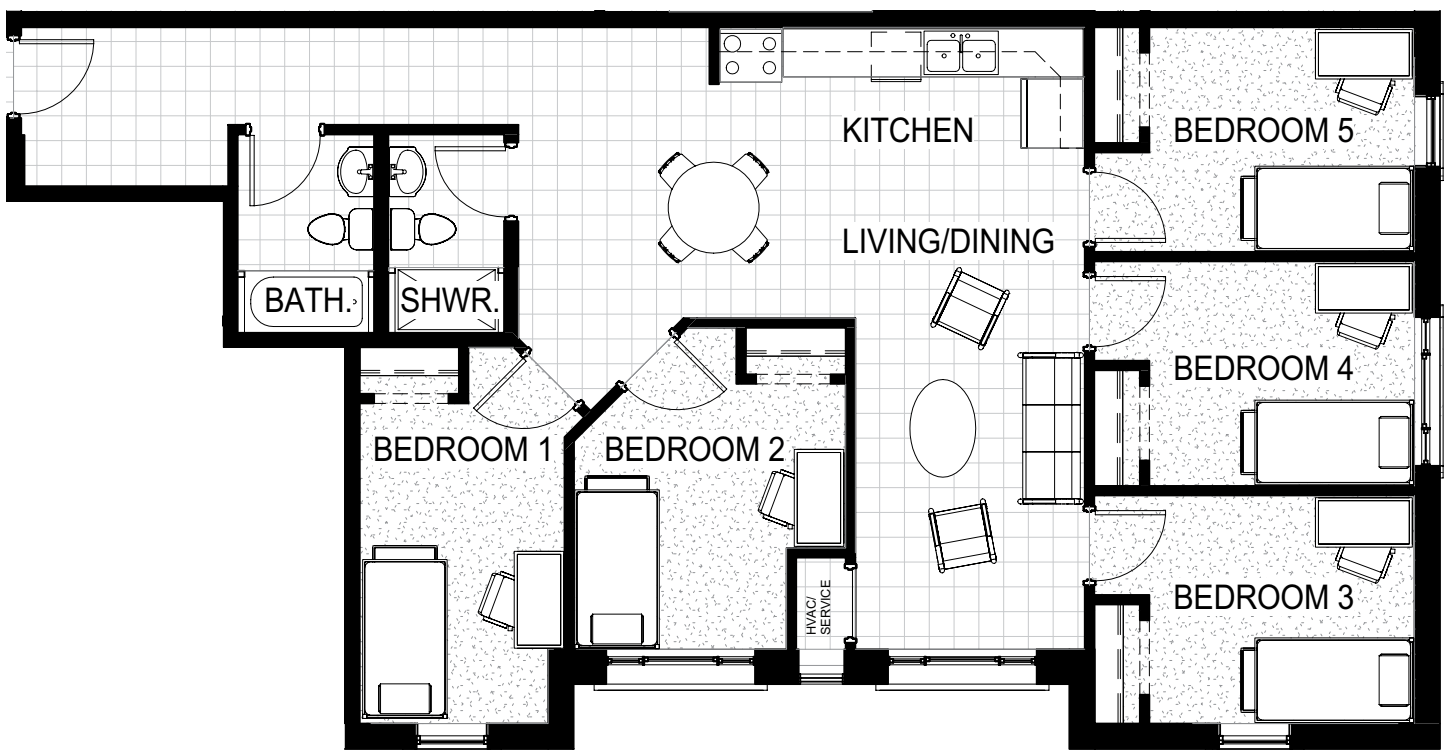

251 Lester Street

5 Beds, 2 Baths
1,389 sq. ft.
Floors 2-6

251 Lester Street, Waterloo, ON condominium floor plans. All floor plans and specifications are subject to change without notice. Actual usable floor area may vary from measurements stated on the floor plans. Illustrations are artists concepts only. E&OE.