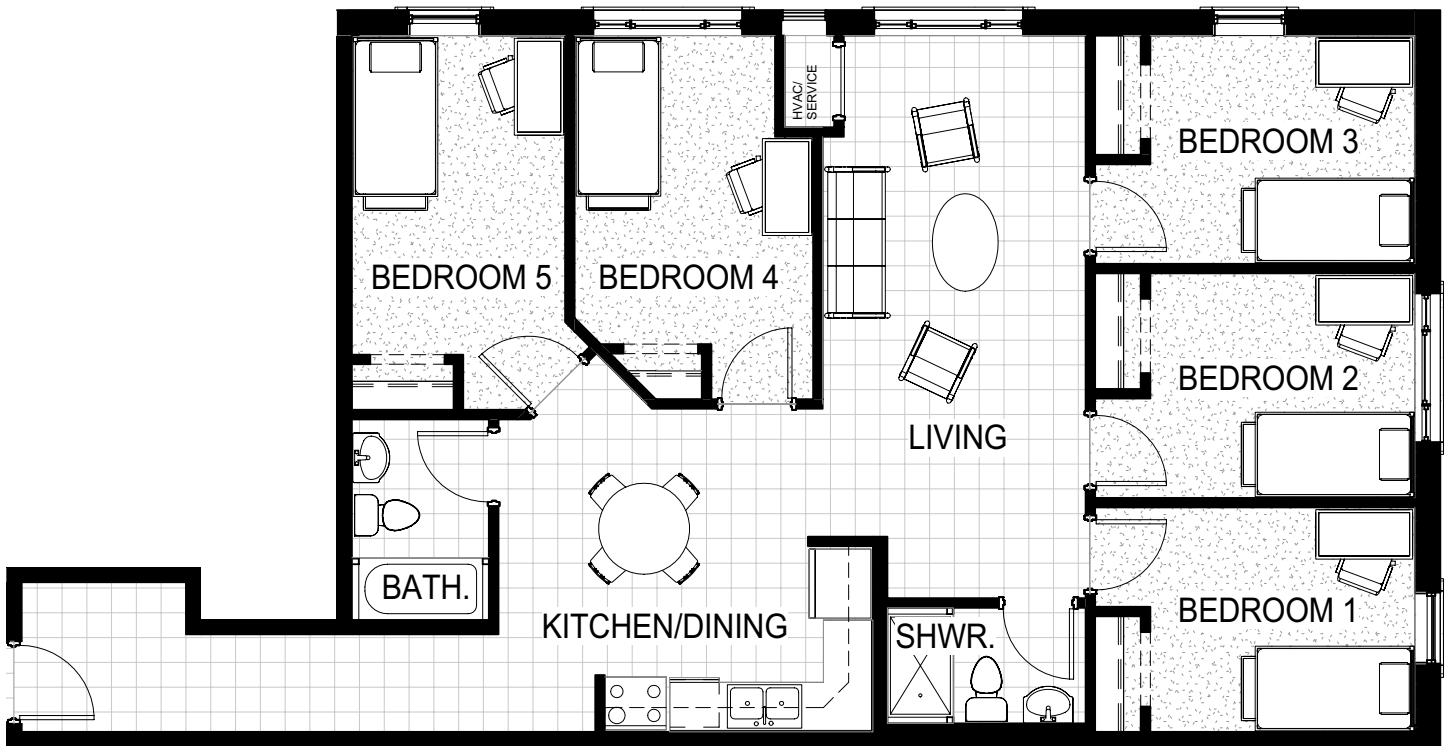

# 251 Lester Street

5 Beds, 2 Baths  
1,389 sq. ft.  
Floors 2-6

251 Lester Street, Waterloo, ON condominium floor plans. All floor plans and specifications are subject to change without notice. Actual usable floor area may vary from measurements stated on the floor plans. Illustrations are artists concepts only. E&OE.