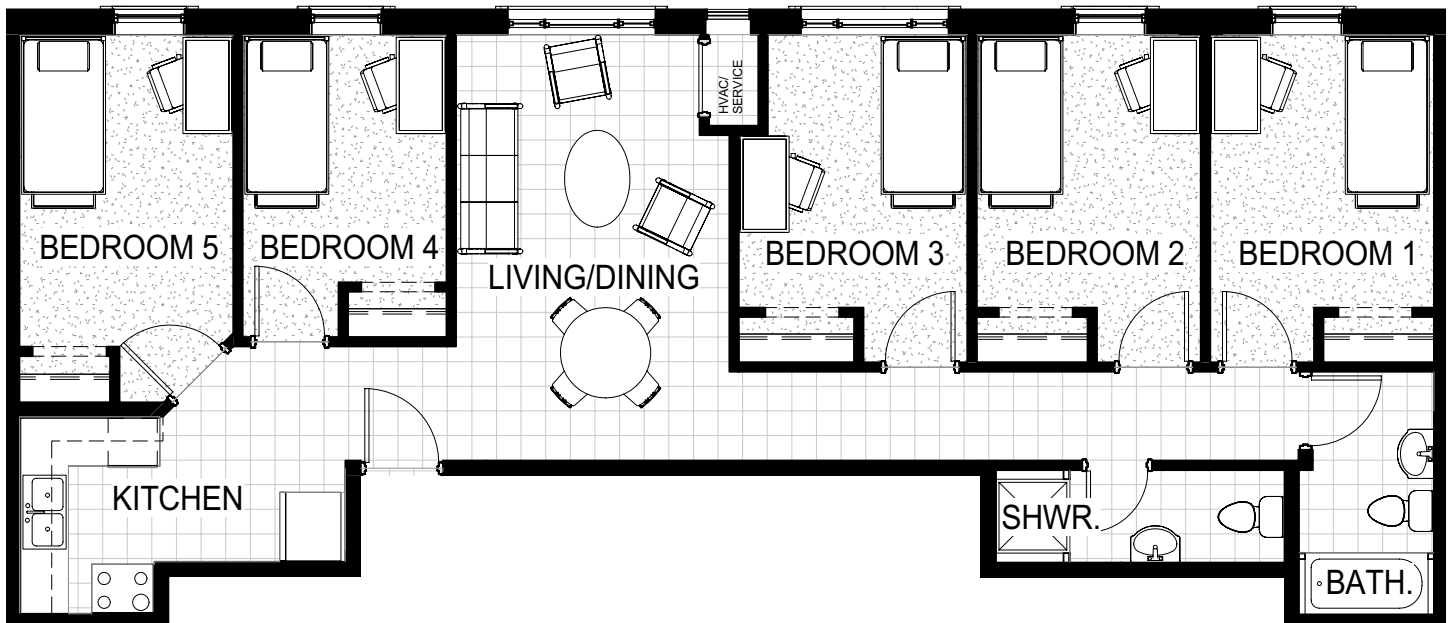

251 Lester Street

5 Beds, 2 Baths
1,238 sq. ft.
Floors 2-6

251 Lester Street, Waterloo, ON condominium floor plans. All floor plans and specifications are subject to change without notice. Actual usable floor area may vary from measurements stated on the floor plans. Illustrations are artists concepts only. E&OE.