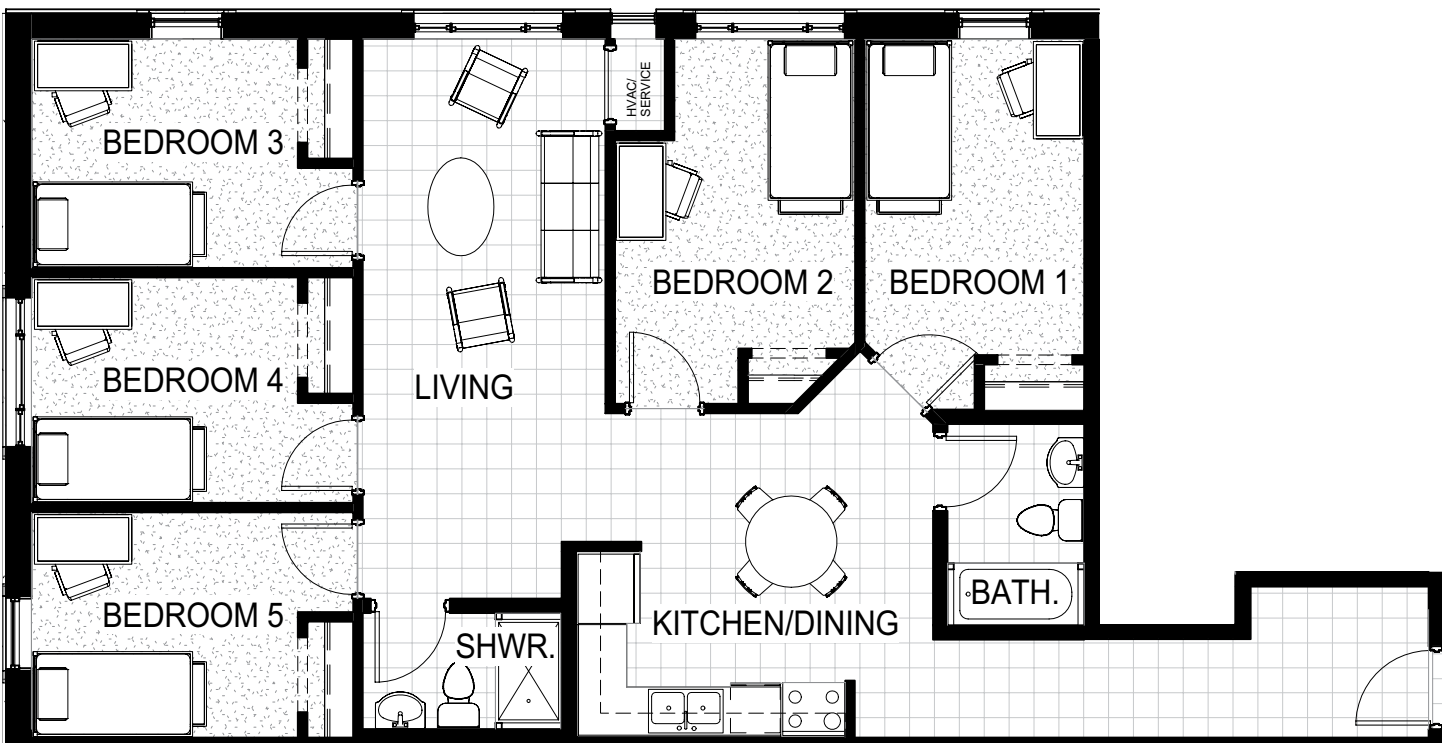

251 Lester Street

5 Beds, 2 Baths
1,367 sq. ft.
Floors 2-6

251 Lester Street, Waterloo, ON condominium floor plans. All floor plans and specifications are subject to change without notice. Actual usable floor area may vary from measurements stated on the floor plans. Illustrations are artists concepts only. E&OE.