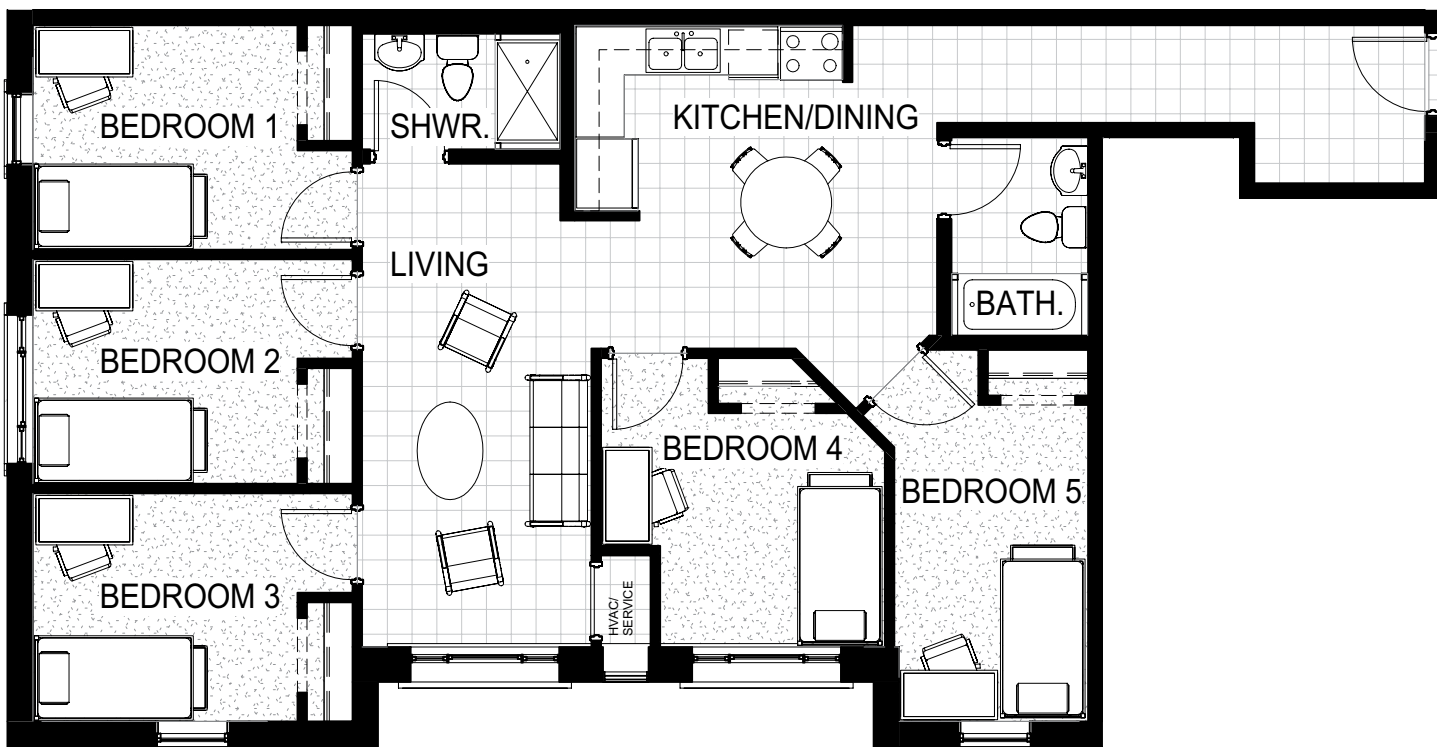

251 Lester Street

5 Beds, 2 Baths
1,346 sq. ft.
Floors 2-6

251 Lester Street, Waterloo, ON condominium floor plans. All floor plans and specifications are subject to change without notice. Actual usable floor area may vary from measurements stated on the floor plans. Illustrations are artists concepts only. E&OE.